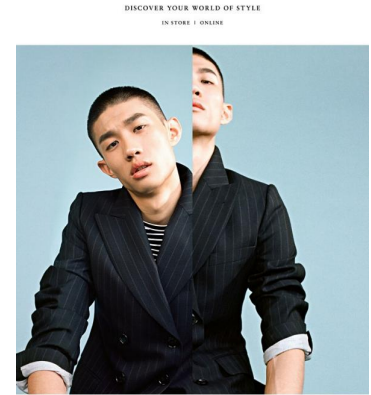

PRM

DISCOVER YOUR WORLD OF STYLE
IN STORE | ONLINE

LaneCrazyford
LANECRAWFORD.COM

DISCOVER YOUR WORLD OF STYLE
IN STORE | ONLINE

LaneCrazyford
LANECRAWFORD.COM