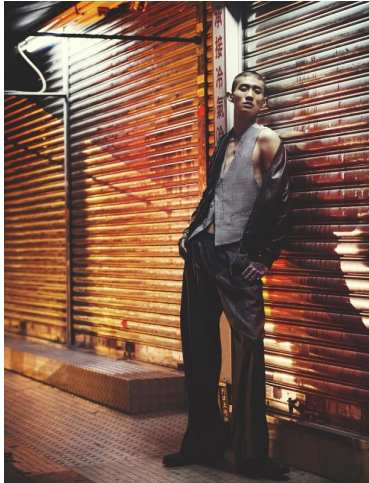

PRM

DISCOVER YOUR WORLD OF STYLE
IN STORE | ONLINE

LaneCrazyford
LANECRAWFORD.COM

DISCOVER YOUR WORLD OF STYLE
IN STORE | ONLINE

LaneCrazyford
LANECRAWFORD.COM