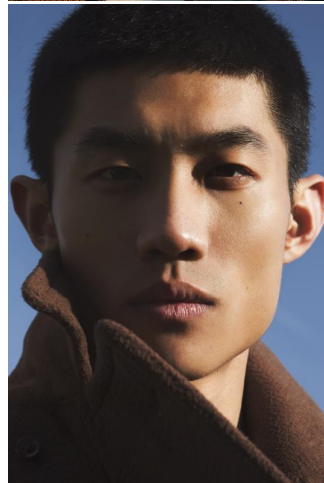

PRM

DISCOVER YOUR WORLD OF STYLE
IN STORE | ONLINE

LaneCrazyford
LANECRAWFORD.COM

DISCOVER YOUR WORLD OF STYLE
IN STORE | ONLINE

LaneCrazyford
LANECRAWFORD.COM