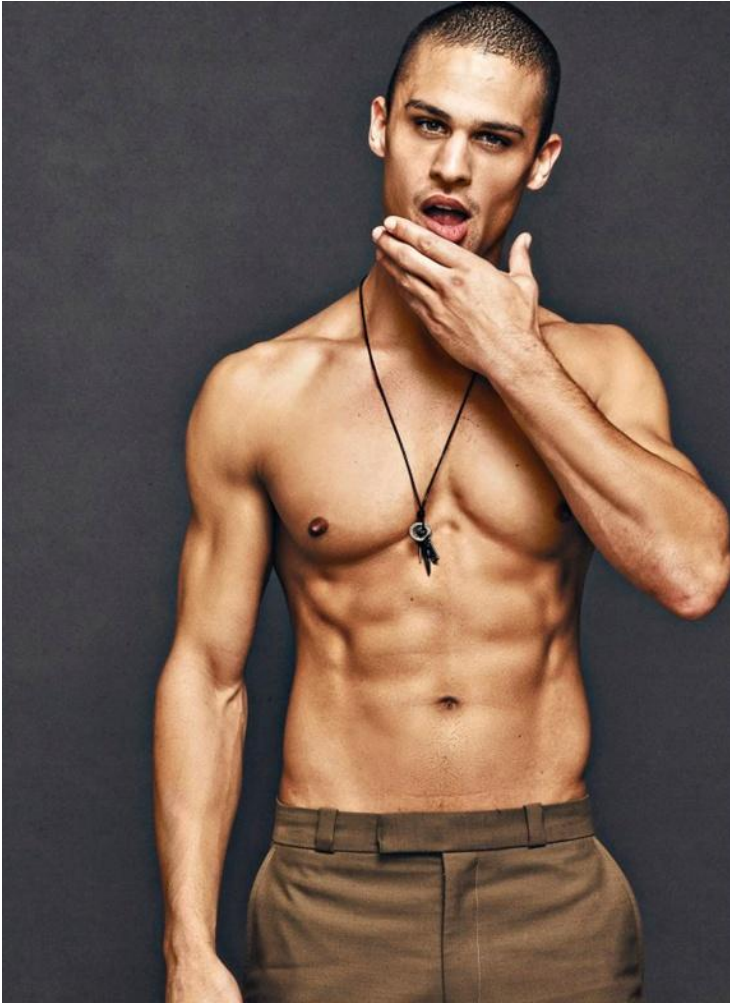

PRM

SETH WILKERSON

Height : 6'1" / 185 cm | Waist : 31" / 79 cm | Chest : 39" / 99 cm | Hair Colour : Brown | Eyes : Green

PRM

SETH WILKERSON

Height : 6'1" / 185 cm | Waist : 31" / 79 cm | Chest : 39" / 99 cm | Hair Colour : Brown | Eyes : Green

PRM

SETH WILKERSON

Height : 6'1" / 185 cm | Waist : 31" / 79 cm | Chest : 39" / 99 cm | Hair Colour : Brown | Eyes : Green

PRM

Travesty shirt R1099
Sweatshirt R230
Tapsack (long) R278
(per pack of five)

02.00.ZA

GGSTYLE • SPRING-SUMMER • 2016/17 113

Zava shorts R799
Country Road Cap R259

CREATIVE DIRECTOR
JACOB ALEXANDER BASSON
STYLIST OLIVIA KITCHEN
FASHION ASSISTANTS
EDFELD CHANADA
SABHA MAH ALELA
GROOMER SAN MOORE
AT ONE LEAGUE MODELS
SETH AT FUSION MODELS
MATT AT BOSS MODELS

02.00.ZA

GGSTYLE • SPRING-SUMMER • 2016/17 117

SETH WILKERSON

Height : 6'1" / 185 cm | Waist : 31" / 79 cm | Chest : 39" / 99 cm | Hair Colour : Brown | Eyes : Green

PRM

SETH WILKERSON

Height : 6'1" / 185 cm | Waist : 31" / 79 cm | Chest : 39" / 99 cm | Hair Colour : Brown | Eyes : Green